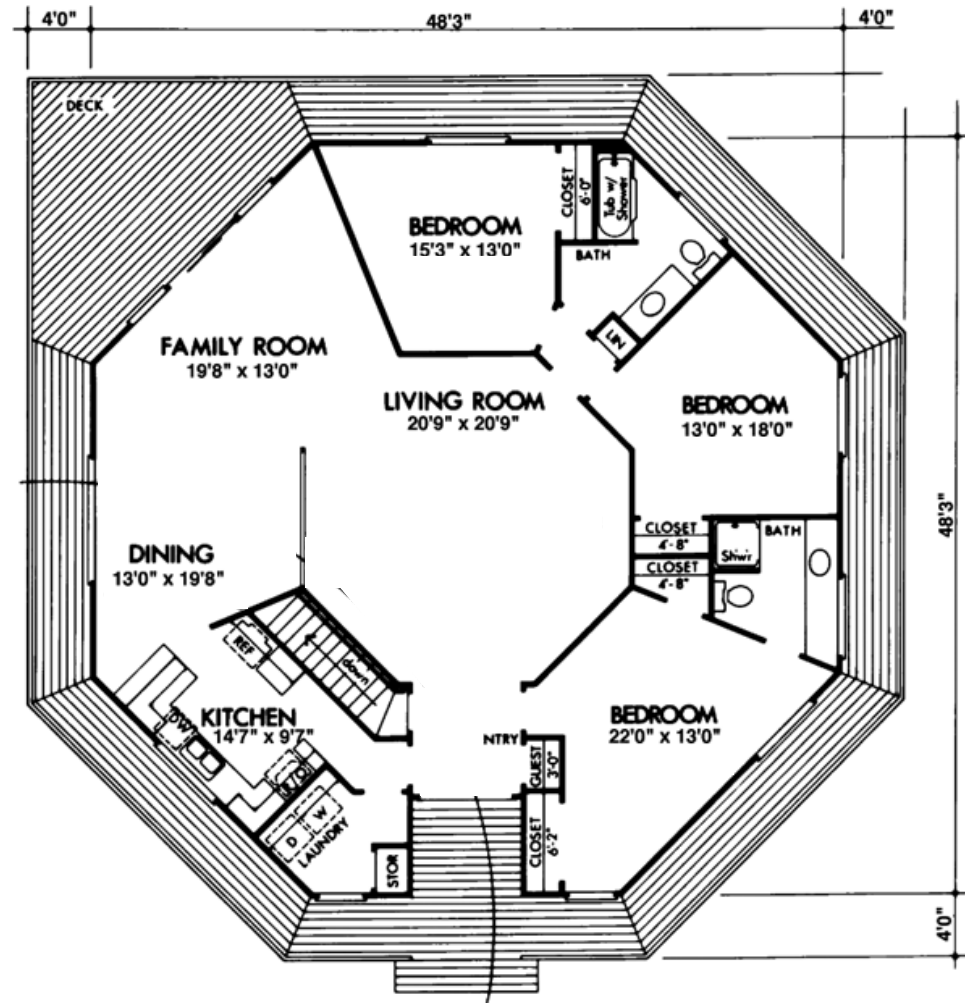

# Advantage Housing

PO Box 1395, Crystal Beach, TX 77650

[www.TexasAdvantageHousing.com](http://www.TexasAdvantageHousing.com)

**Model 15-645**

Total sq. ft.: 1888