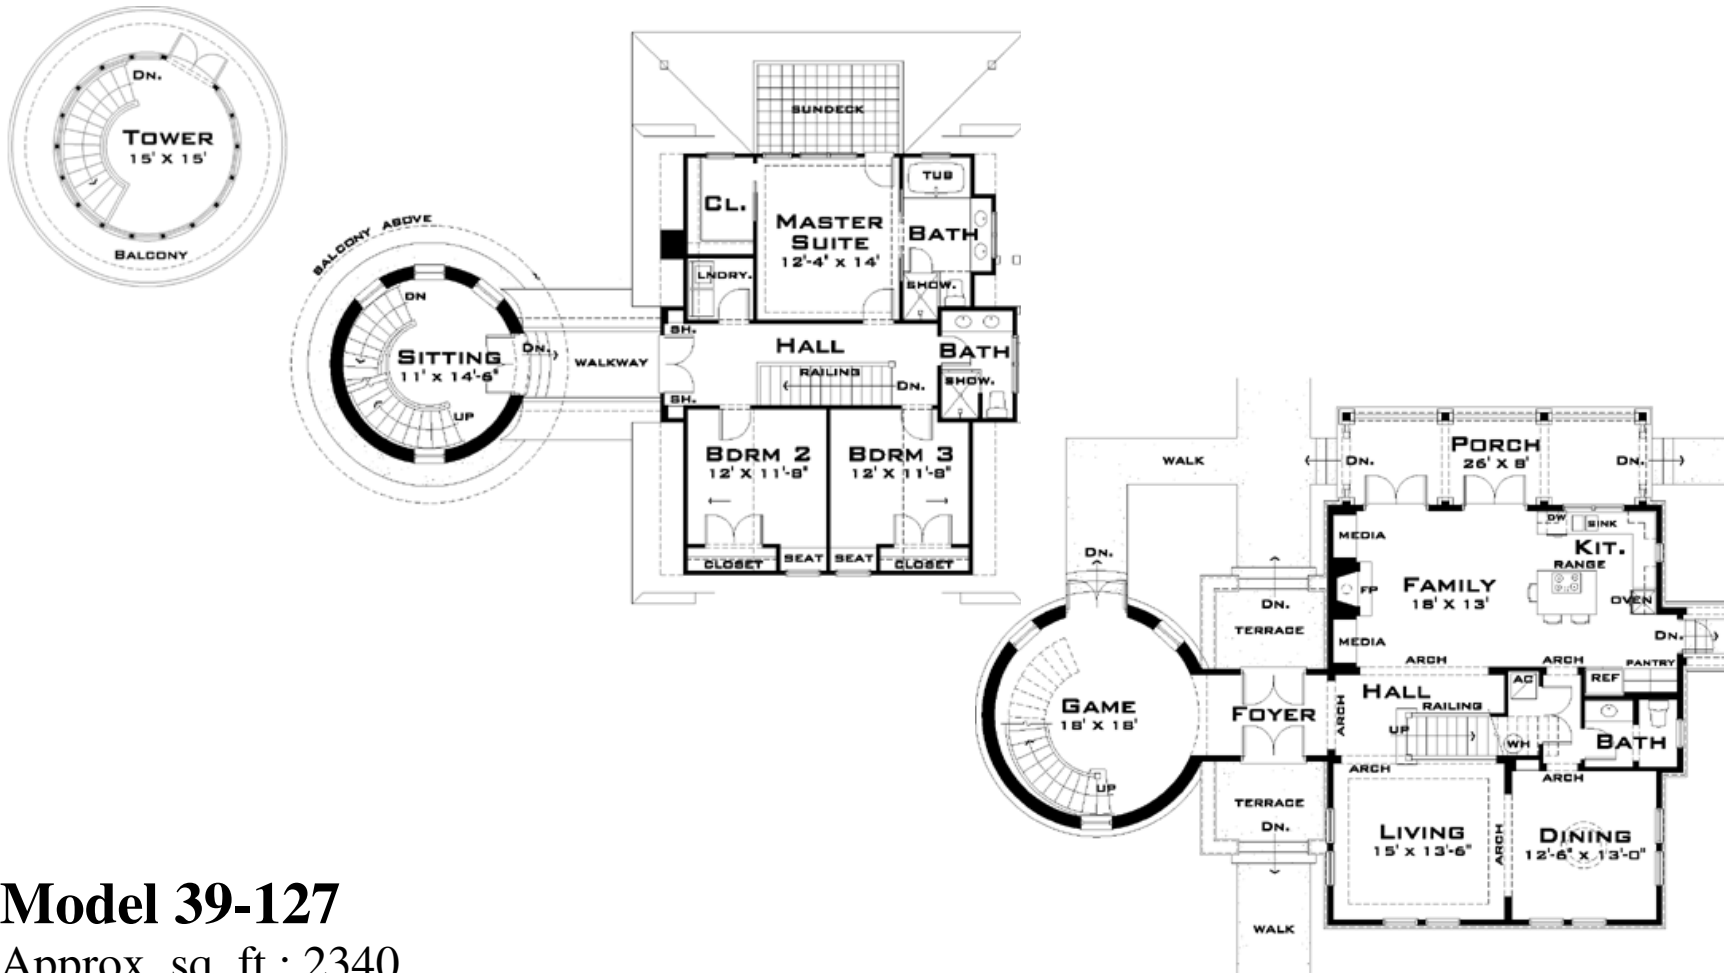

Advantage Housing

PO Box 1395, Crystal Beach, TX 77650

www.TexasAdvantageHousing.com

Model 39-127

Approx. sq. ft.: 2340