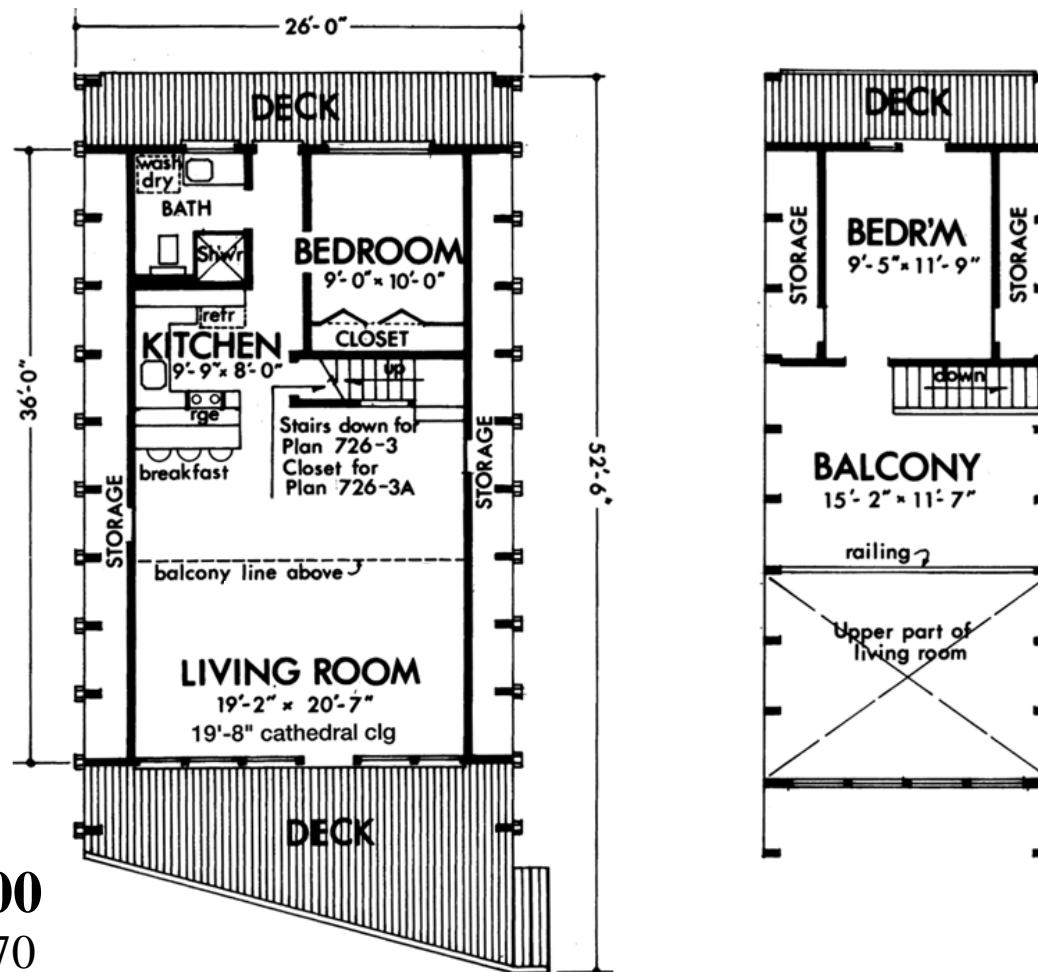

Advantage Housing

PO Box 1395, Crystal Beach, TX 77650

www.TexasAdvantageHousing.com

Model 15-600
Total Sq. Ft.: 970