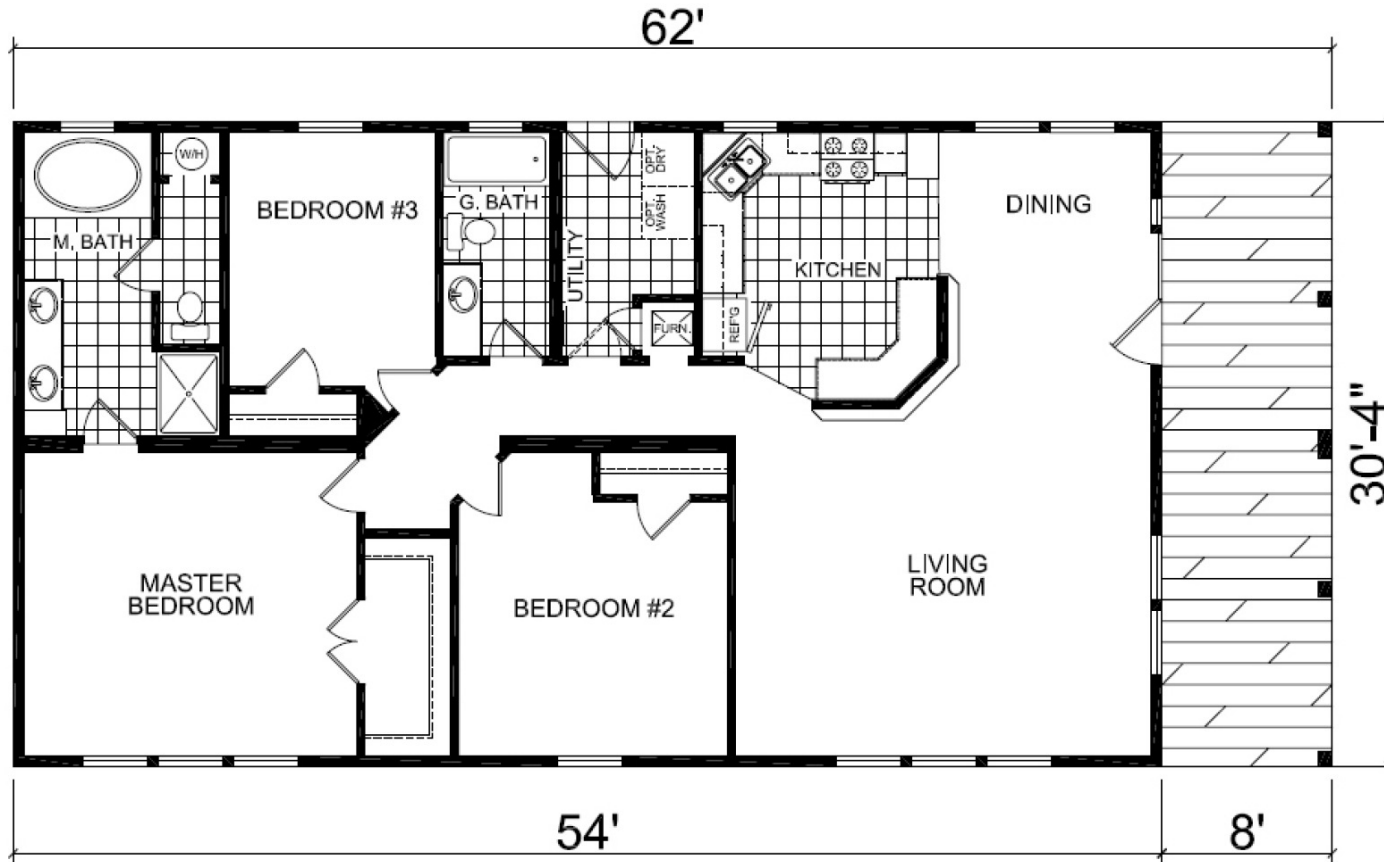

Advantage Housing

PO Box 1395, Crystal Beach, TX 77650

www.TexasAdvantageHousing.com

Model 40051

Approx. sq. ft. - 1638