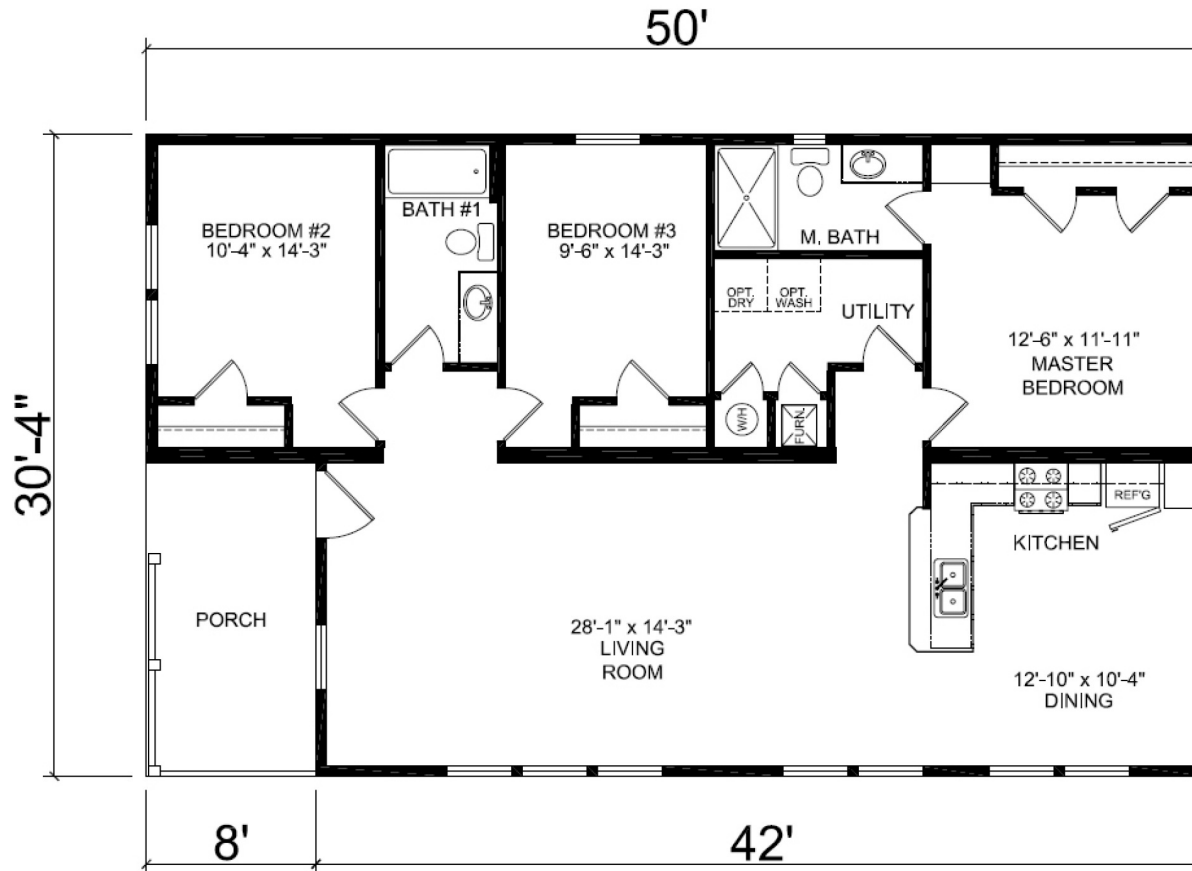

# Advantage Housing

PO Box 1395, Crystal Beach, TX 77650

[www.TexasAdvantageHousing.com](http://www.TexasAdvantageHousing.com)

**Model 9024**

Approx. sq. ft. - 1395